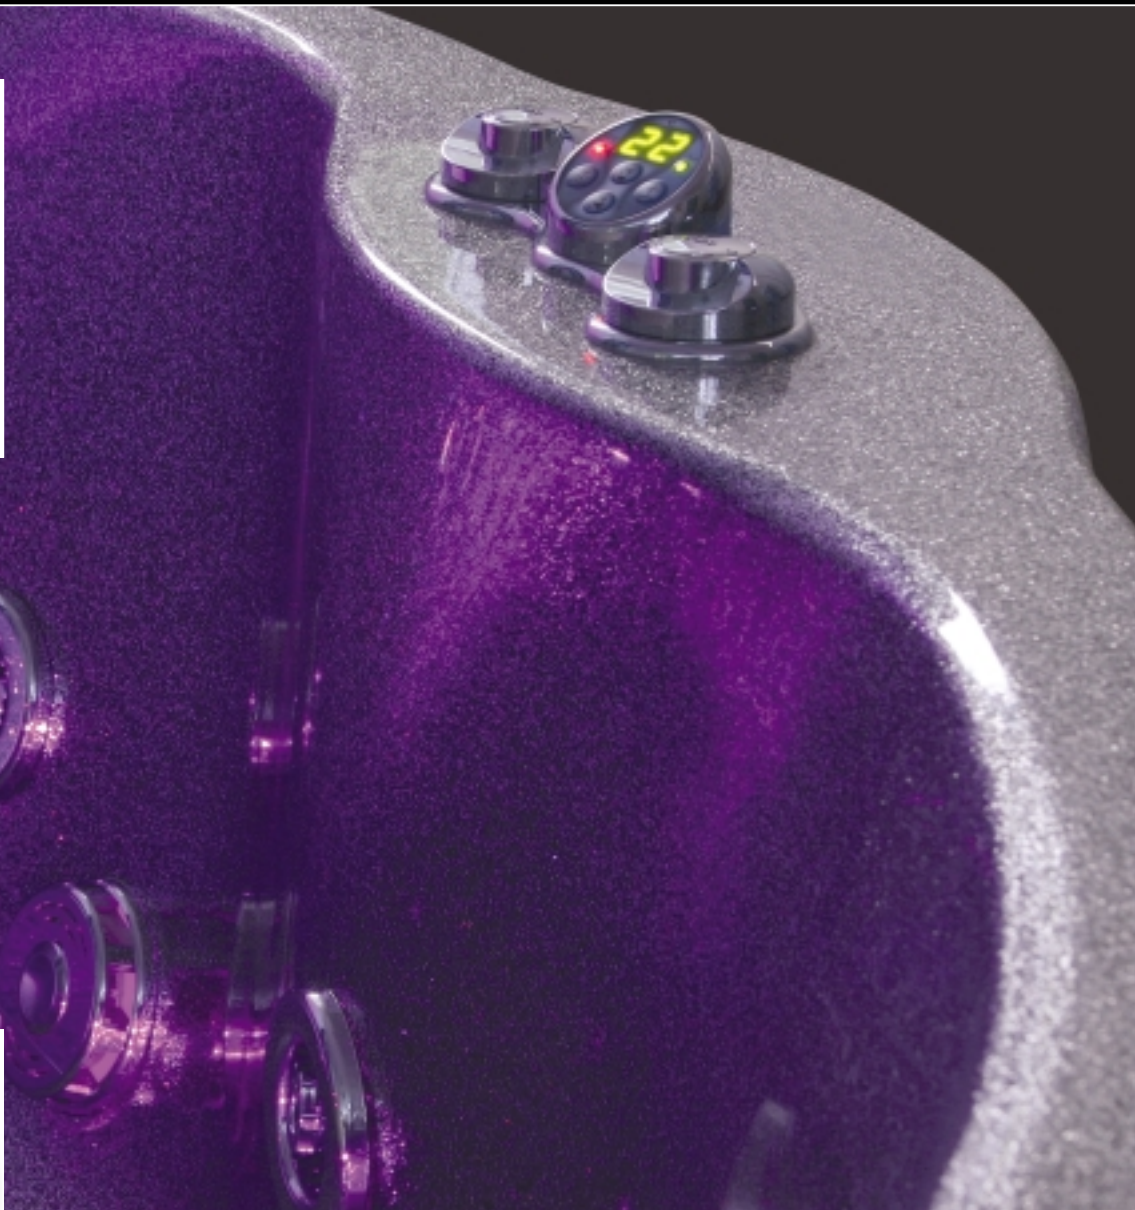

Immersed into the light

Dive into your preferred colour with Blue Magic® led spotlights - monochromatic and chromotherapy.

Blue Magic® plans and manufactures complete kits for hydromassage bathtubs and multifunction shower cabins in its own plant. All products are conceived with a strong attention to captivating design, environment impact and energy saving. Continuous innovation and up-to-date technological solutions have just been rewarded by local government with "Innovalazio" mark to highlight the best practices in our region.